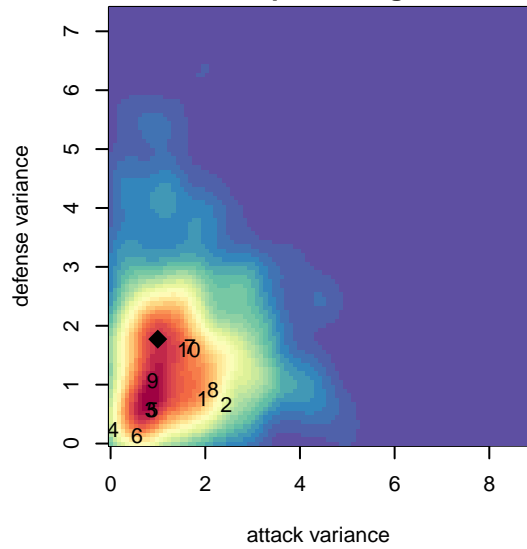

San Diego Surf SC Academy Select B01

San Diego SC
 San Diego, CAS
 B01 total strength=1741
 attack=28.28 defense=23.98
 fall league = SCDL FI1 U16
 notes= Guy 2016

alt names used:
 SD SURF 2001 ACADEMY SELECT (GUY) (C
 SD SURF SC ACADEMY SELECT (GUY) (CA
 SAN DIEGO SURF SC 2001 ACADEMY SELE
 San Diego Surf Academy Boys Select 2001
 SAN DIEGO SURF NPL 2001 (CAS)

Venues played:
 2016 Surf Cup Super White U16
 2016 SCDL FI1 U16
 2016 Surf College Showcase Super White U16
 2016 NV Players Showcase Bellagio U16
 2016 Manchester City Cup Gold U16

San Diego Surf SC Academy Select B01
 Dots are actual minus expected GF (blue circles) and GA (red triangles).
 Blue line is smoothed change in attack strength. Red is smoothed change in defense strength.

**attack and defense variance (black dot)
relative to other teams
and top 10 in region**

**attack and defense rating
relative to others at age
and all opponents in last 13 months**

**attack and defense rating
relative to others at age
and all opponents in last 13 months**

Performance relative to 13 month average

Performance relative to 13 month average

Distribution of opponents
 Red = Lose zone, Blue = Win zone, Green = Even
 Black line separates win/lose zones

lot. A=Neither has attack advantage, B=Opponent has both attack and defense advantage, C=Opponent has both attack and defense disadvantage, D=Both have