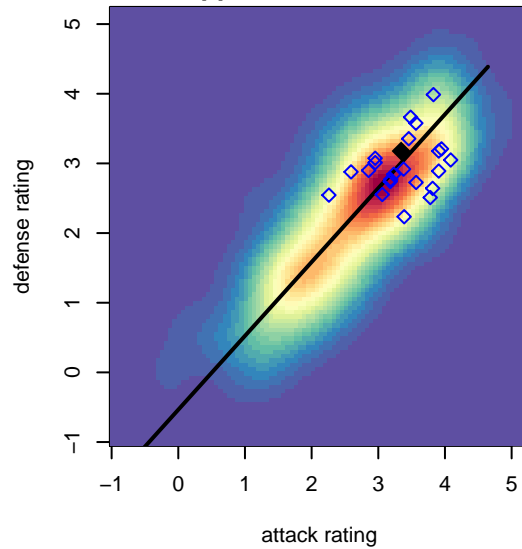

San Diego Surf SC Academy Select B01

San Diego SC
 San Diego, CAS
 B01 total strength=1741
 attack=28.28 defense=23.98
 fall league = SCDL FI1 U16
 notes= Guy 2016

alt names used:
 SD SURF 2001 ACADEMY SELECT (GUY) (C
 SD SURF SC ACADEMY SELECT (GUY) (CA
 SAN DIEGO SURF SC 2001 ACADEMY SELE
 San Diego Surf Academy Boys Select 2001
 SAN DIEGO SURF NPL 2001 (CAS)

Venues played:
 2016 Surf Cup Super White U16
 2016 SCDL FI1 U16
 2016 Surf College Showcase Super White U16
 2016 NV Players Showcase Bellagio U16
 2016 Manchester City Cup Gold U16

San Diego Surf SC Academy Select B01
 Dots are actual minus expected GF (blue circles) and GA (red triangles).
 Blue line is smoothed change in attack strength. Red is smoothed change in defense strength.

**attack and defense variance (black dot)
relative to other teams
and top 10 in region**

**attack and defense rating
relative to others at age
and all opponents in last 13 months**

**attack and defense rating
relative to others at age
and all opponents in last 13 months**

Performance relative to 13 month average

Performance relative to 13 month average

Distribution of opponents
 Red = Lose zone, Blue = Win zone, Green = Even
 Black line separates win/lose zones

lot. A=Neither has attack advantage, B=Opponent has both attack and defense advantage, C=Opponent has both attack and defense disadvantage, D=Both have