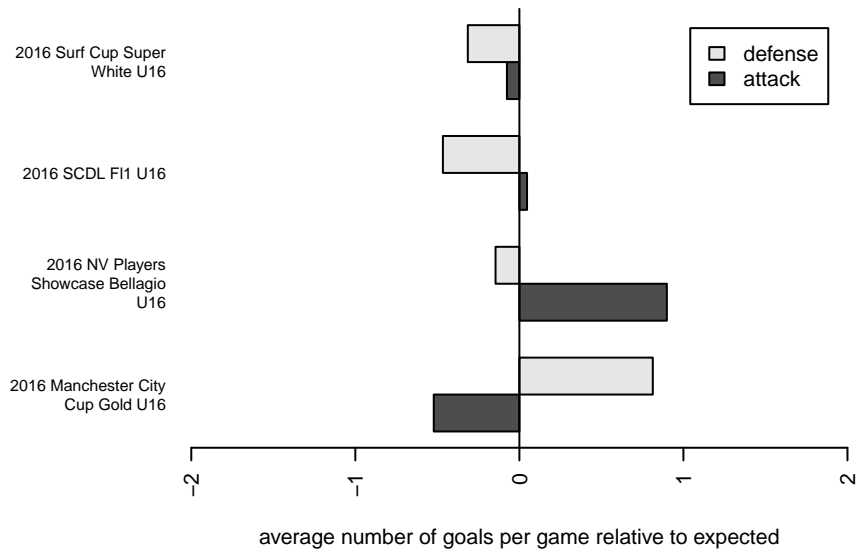

San Diego Surf SC Academy Select B01

San Diego SC
 San Diego, CAS
 B01 total strength=1741
 attack=28.28 defense=23.98
 fall league = SCDL FI1 U16
 notes= Guy 2016

alt names used:
 SD SURF 2001 ACADEMY SELECT (GUY) (C
 SD SURF SC ACADEMY SELECT (GUY) (CA
 SAN DIEGO SURF SC 2001 ACADEMY SELE
 San Diego Surf Academy Boys Select 2001
 SAN DIEGO SURF NPL 2001 (CAS)

Venues played:
 2016 Surf Cup Super White U16
 2016 SCDL FI1 U16
 2016 Surf College Showcase Super White U16
 2016 NV Players Showcase Bellagio U16
 2016 Manchester City Cup Gold U16

San Diego Surf SC Academy Select B01
 Dots are actual minus expected GF (blue circles) and GA (red triangles).
 Blue line is smoothed change in attack strength. Red is smoothed change in defense strength.

**attack and defense variance (black dot)
relative to other teams
and top 10 in region**

**attack and defense rating
relative to others at age
and all opponents in last 13 months**

**attack and defense rating
relative to others at age
and all opponents in last 13 months**

Performance relative to 13 month average

Performance relative to 13 month average

Distribution of opponents
 Red = Lose zone, Blue = Win zone, Green = Even
 Black line separates win/lose zones

lot. A=Neither has attack advantage, B=Opponent has both attack and defense advantage, C=Opponent has both attack and defense disadvantage, D=Both have