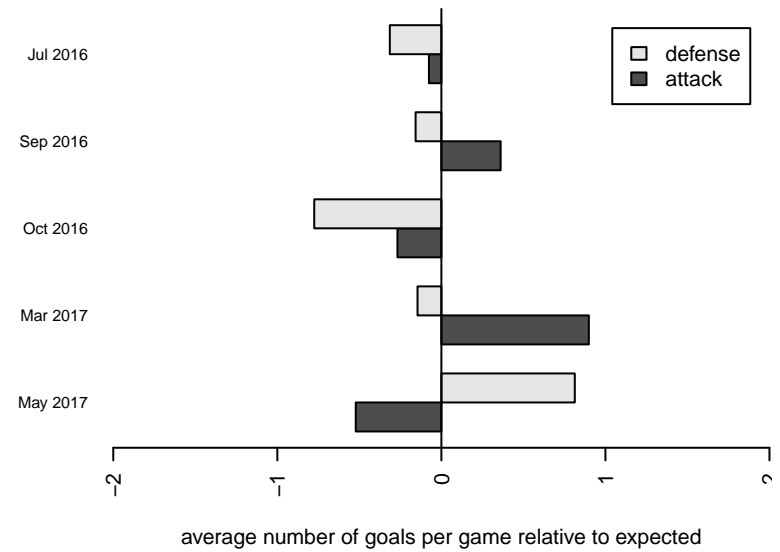

San Diego Surf SC Academy Select B01

San Diego SC
 San Diego, CAS
 B01 total strength=1741
 attack=28.28 defense=23.98
 fall league = SCDL FI1 U16
 notes= Guy 2016

alt names used:
 SD SURF 2001 ACADEMY SELECT (GUY) (C
 SD SURF SC ACADEMY SELECT (GUY) (CA
 SAN DIEGO SURF SC 2001 ACADEMY SELE
 San Diego Surf Academy Boys Select 2001
 SAN DIEGO SURF NPL 2001 (CAS)

Venues played:
 2016 Surf Cup Super White U16
 2016 SCDL FI1 U16
 2016 Surf College Showcase Super White U16
 2016 NV Players Showcase Bellagio U16
 2016 Manchester City Cup Gold U16

San Diego Surf SC Academy Select B01
 Dots are actual minus expected GF (blue circles) and GA (red triangles).
 Blue line is smoothed change in attack strength. Red is smoothed change in defense strength.

**attack and defense variance (black dot)
relative to other teams
and top 10 in region**

**attack and defense rating
relative to others at age
and all opponents in last 13 months**

**attack and defense rating
relative to others at age
and all opponents in last 13 months**

Performance relative to 13 month average

Performance relative to 13 month average

Distribution of opponents
 Red = Lose zone, Blue = Win zone, Green = Even
 Black line separates win/lose zones

lot. A=Neither has attack advantage, B=Opponent has both attack and defense advantage, C=Opponent has both attack and defense disadvantage, D=Both have